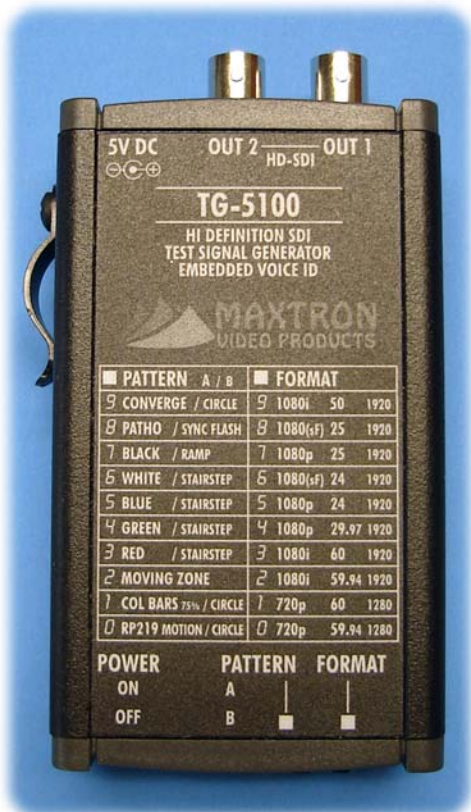

General:

Don't let the size of the TG-5100 fool you, this is a full featured, multi-pattern, multi-format, SMPTE 292M HD-SDI generator with individual 16-Channel voice ID's and tones. The embedded voice repeats the channel ID every 15 seconds, leaving no doubts or confusion about the audio channel you're monitoring. Plus, between the voice ID's there are standard level 1kHz audio tone for the "right" and 440Hz audio tone for the "left" within each group. The inclusion of standard level tones permit very accurate system leveling. Both the US -20dBFS and the European -18dBFS standard levels are supported.

The pattern lineup was specifically chosen to expose system weakness and limitations. For example, a moving zoneplate is used to qualify video compression and scaling. The pathological pattern is used to stress the PLL's in the signal path. There is even the traveling wizard that moves smoothly about the screen to reveal dropped or repeated frames. Then there are the classic patterns: SMPTE RP 219 color bars, 75% full-field color bars, projector alignment and convergence grid, and RGB color fields plus black and white. A user selectable circle overlay is also included to aid in checking for proper display aspect.

Rugged and durable, the TG-5100 won't roll off the bench or hide under a monitor. It is housed in a mechanically strong, extruded aluminum box, with laser cut openings. Pattern and format selects use push-wheels that are not prone to being accidentally changed and always indicate the exact status of the generator.

Features:

- 2 SMPTE 292M compliment outputs
- 10 patterns
- 10 formats
- Full 20-bit pattern generation
- 16-Channel embedded audio with voicing and tones
- Designed for Portable or Bench applications with lab quality
- Extremely small size - 4 x 2.5 x 1.25 inches
- 100-240VAC to 5V DC power supply included
- **Now Available with Internal Li-ion Battery Pack**